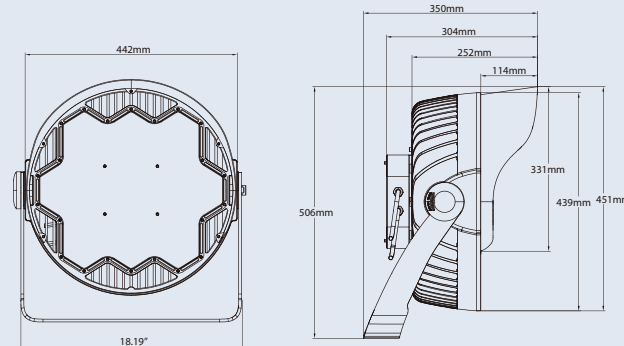

Mounting

- Fixture comes with a U bracket as standard, but other mounting options are available on request.
- Very low windage area (EPA) and lightweight design.

Finish

- Black powder coated.

Housing

- Low copper die cast aluminum housing.
- Hollow design allows excellent heat dissipation.

LED ROADWAY LIGHTING

Envirolux Circular Floodlight

Envirolux

Order logic

Description	Power (W)	CCT	Lumen Output	Beam Angle	Visor	Weight (complete fixture)	Weight (remote driver)
ELC 500N15SV	500W	4000K	60,000	15	Small	25kg	18kg
ELC 600N15SV	600W	4000K	72,000	15	Small	25kg	18kg
ELC 800N15SV	800W	4000K	96,000	15	Small	27.6kg	18kg
ELC 1000N15SV	1000W	4000K	120,000	15	Small	32kg	18kg
ELC 1200N15SV	1200W	4000K	144,000	15	Small	32kg	18kg
ELC 500N25SV	500W	4000K	60,000	25	Small	25kg	18kg
ELC 600N25SV	600W	4000K	72,000	25	Small	25kg	18kg
ELC 800N25SV	800W	4000K	96,000	25	Small	27.6kg	18kg
ELC 1000N25SV	1000W	4000K	120,000	25	Small	32kg	18kg
ELC 1200N25SV	1200W	4000K	144,000	25	Small	32kg	18kg
ELC 500N45SV	500W	4000K	60,000	45	Small	25kg	18kg
ELC 600N45SV	600W	4000K	72,000	45	Small	25kg	18kg
ELC 800N45SV	800W	4000K	96,000	45	Small	27.6kg	18kg
ELC 1000N45SV	1000W	4000K	120,000	45	Small	32kg	18kg
ELC 1200N45SV	1200W	4000K	144,000	45	Small	32kg	18kg